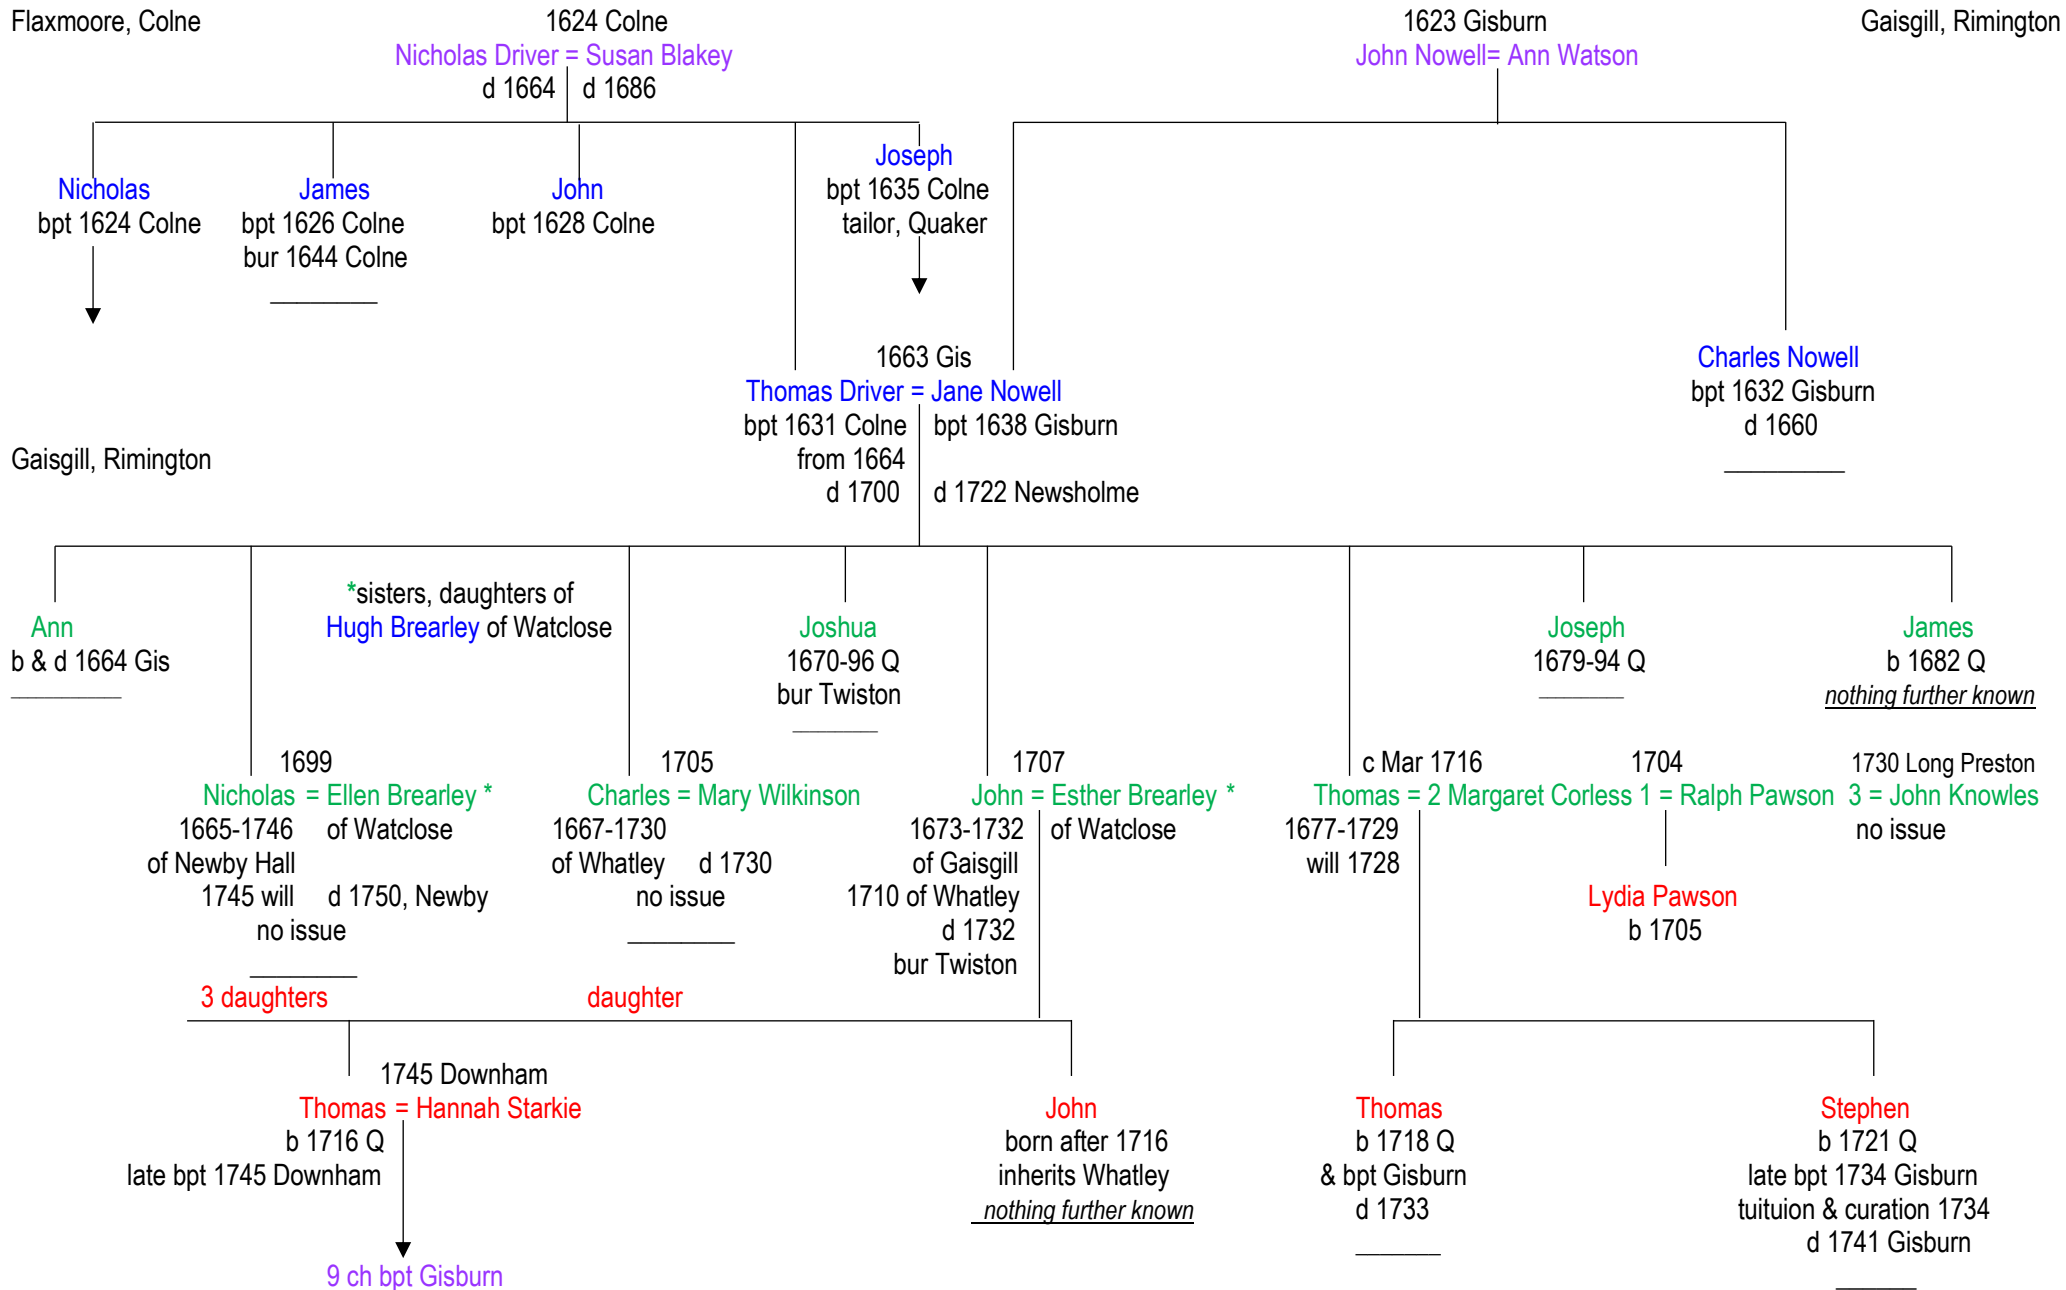

1598-1678 | d 1684

Martintop

William Oddie = Mary ___?___

d 1678 | d 1658

others

John = Margaret ___?___

1683, Quaker

William = Isabella Atkinson, daughter of George Atkinson of Roomehouses, Rathmell
see Appendix 1d

b 1644
inherited Martintop
d Haggate, Burnley
bur 1705 Gisburn

b 1646 | b 1657 Q
d 1711 Q | d 1693 Q

1711 Q

Mary
1686 Q -1701 Q

William = Mary Ecroyd, daughter of John & Alice Ecroyd of Briercliffe
see Appendix 1e

Ann
b&d 1691

Sarah
b 1693
alive 1711

b 1688 Q | b 1687 Q
Gills & Matchers | d 1772 Q, Edgend
d 1762 Q

see Appendix 2

Appendix 2d: Atkinsons of Littlebank & Roomehouses,
Rathmell, Parish of Giggleswick

Appendix 2e: Ecroyds

Briercliffe

Appendix 2f: Drivers

Appendix 2h: Scotts

Langham Row, Sawley
(near Sawley Grange)

Appendix 2i: Kippax

Appendix 2j: Atkinsons of Sawley & Rathmell