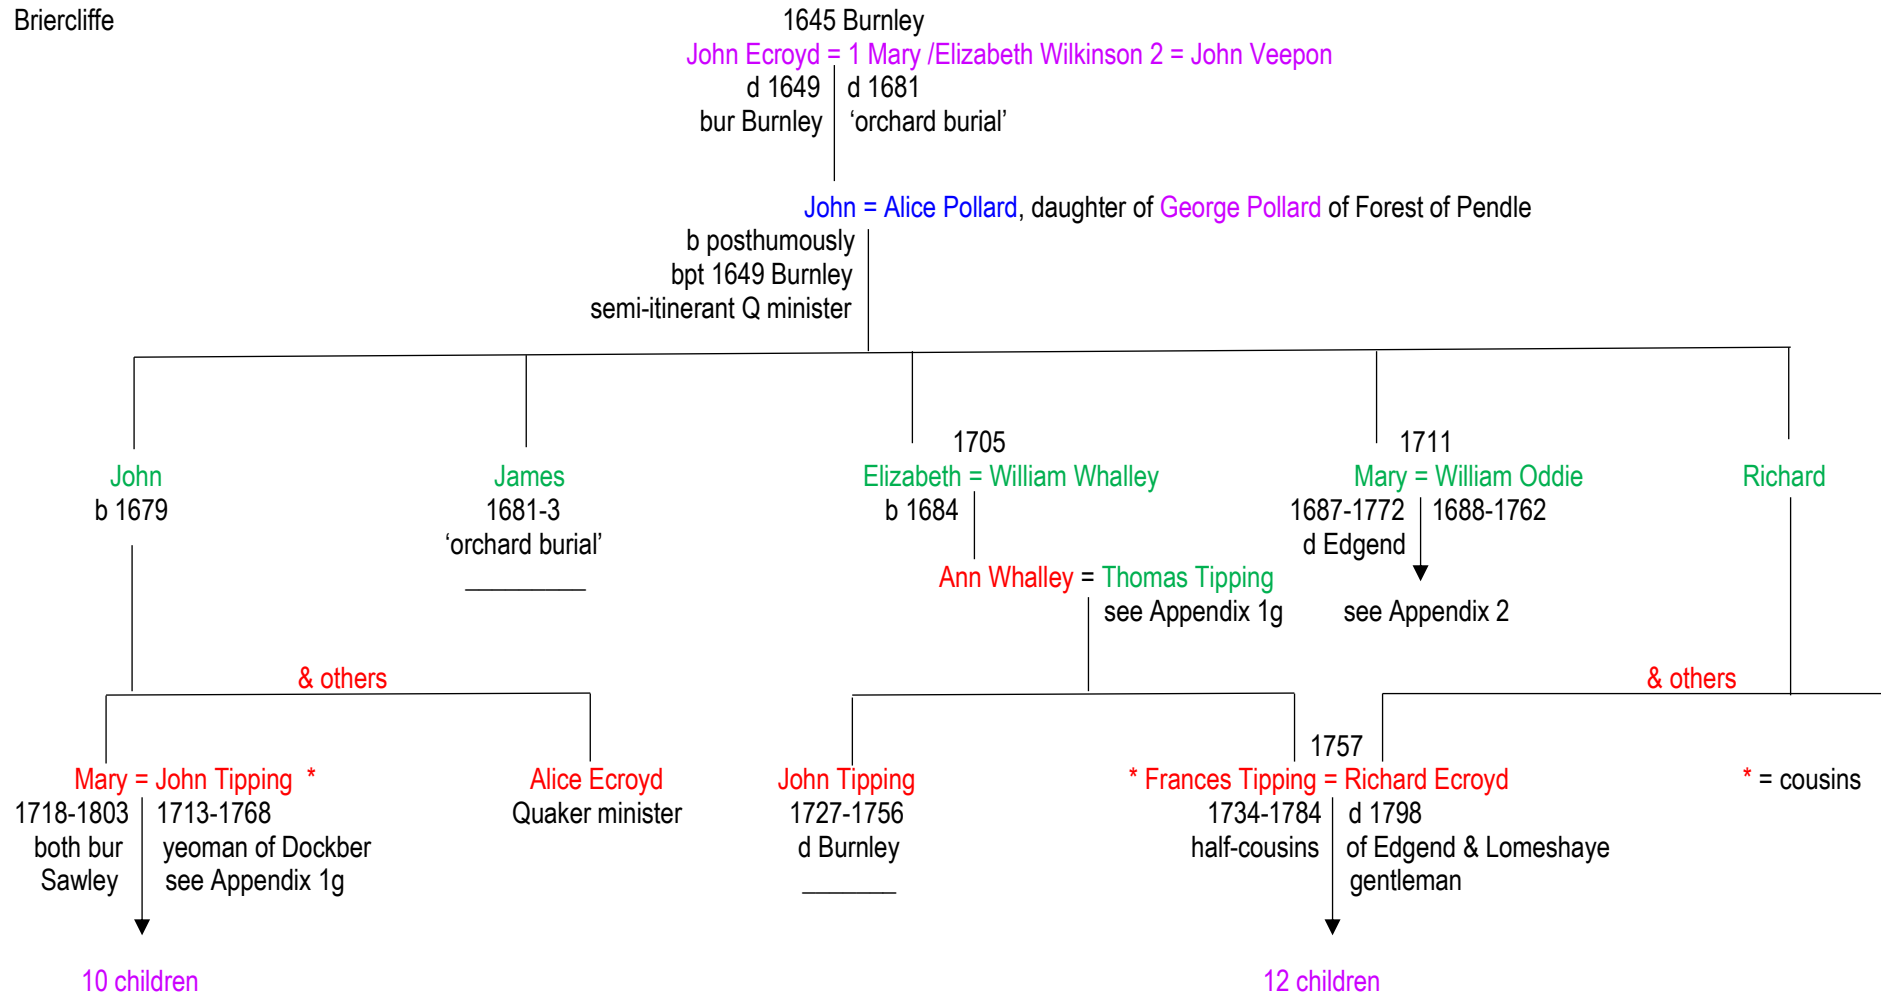

b 1644
inherited Martintop
d Haggate, Burnley
bur 1705 Gisburn

b 1646 | b 1657 Q
d 1711 Q | d 1693 Q

1711 Q

Mary
1686 Q -1701 Q

William = Mary Ecroyd, daughter of John & Alice Ecroyd of Briercliffe
see Appendix 1e

Ann
b&d 1691

Sarah
b 1693
alive 1711

b 1688 Q | b 1687 Q
Gills & Matchers | d 1772 Q, Edgend
d 1762 Q

see Appendix 2

Appendix 2d: Atkinsons of Littlebank & Roomehouses,
Rathmell, Parish of Giggleswick

Appendix 2e: Ecroyds

Briercliffe

Appendix 2f: Drivers

Appendix 2h: Scotts

Langham Row, Sawley
(near Sawley Grange)

Appendix 2i: Kippax

Appendix 2j: Atkinsons of Sawley & Rathmell