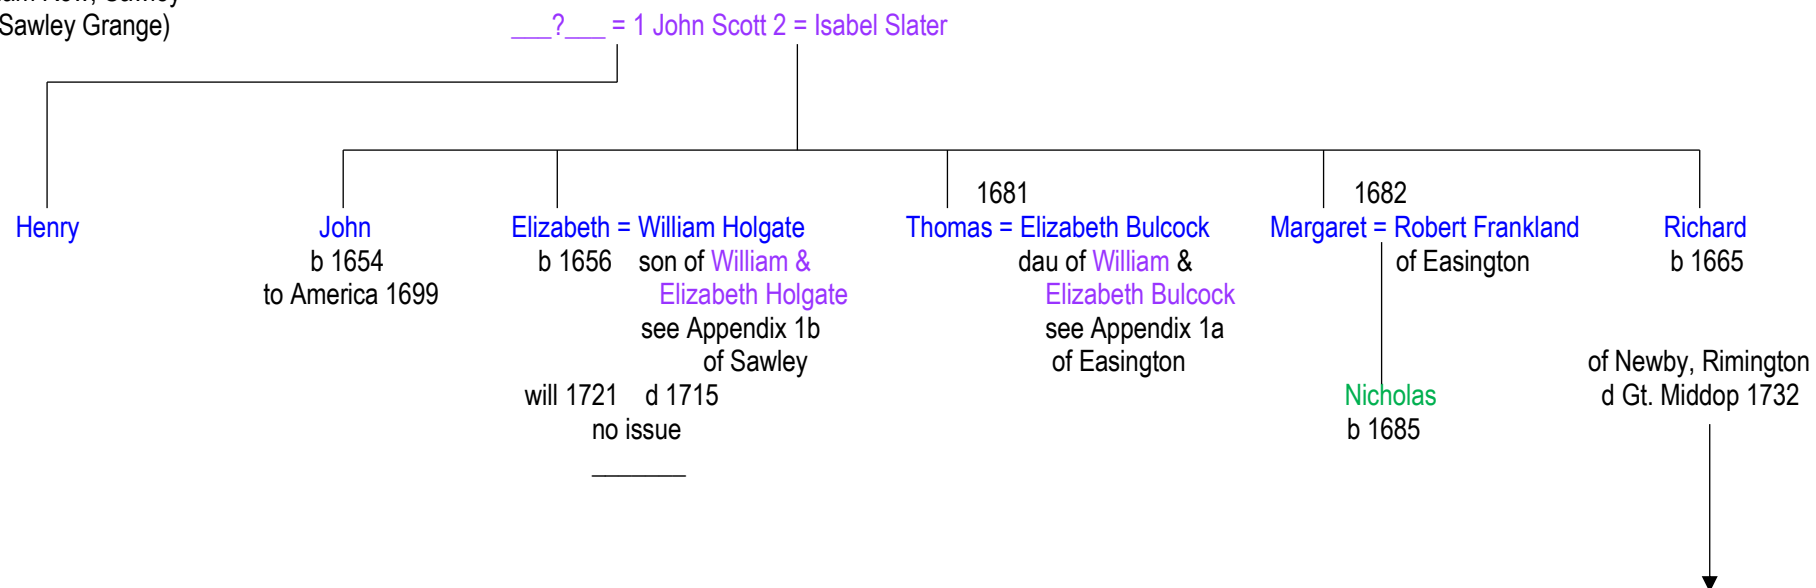

b 1644
inherited Martintop
d Haggate, Burnley
bur 1705 Gisburn

b 1646 | b 1657 Q
d 1711 Q | d 1693 Q

1711 Q

Mary
1686 Q -1701 Q

William = Mary Ecroyd, daughter of John & Alice Ecroyd of Briercliffe
see Appendix 1e

Briercliffe

Appendix 2f: Drivers

Appendix 2h: Scotts

Langham Row, Sawley
(near Sawley Grange)

Appendix 2i: Kippax

Appendix 2j: Atkinsons of Sawley & Rathmell