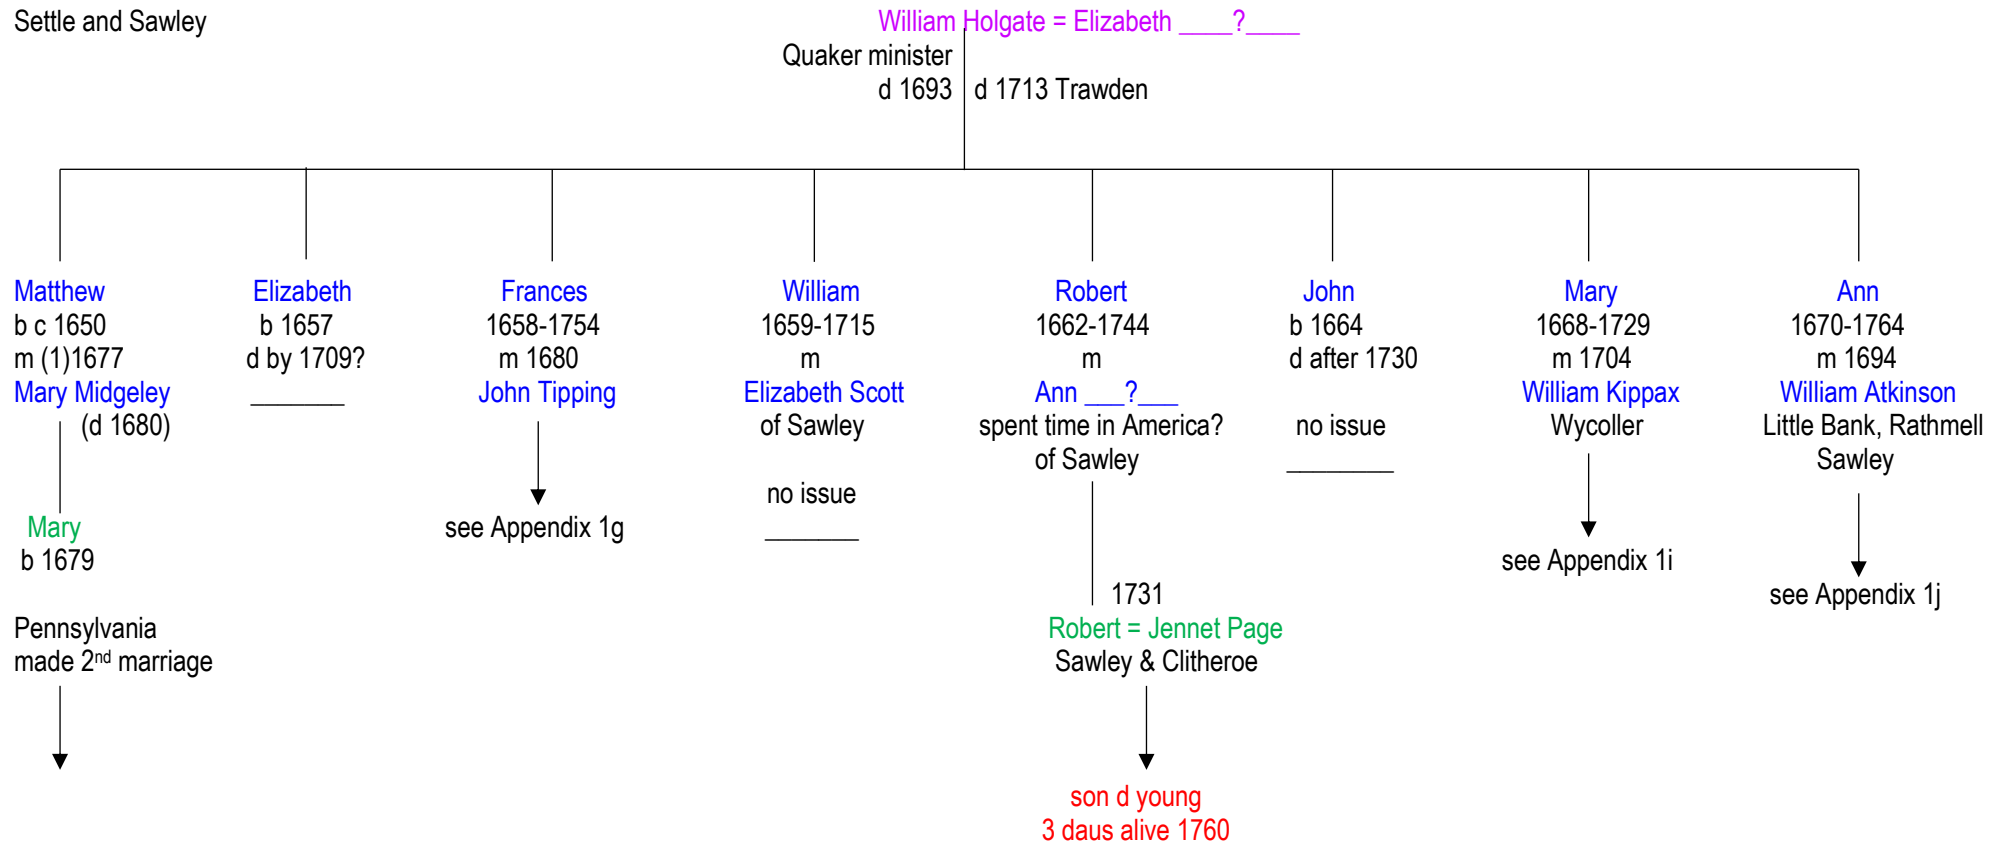

SAWLEY & RIMINGTON

OS Explorer OL41 Forest of Bowland & Ribblesdale Revised November 2013

Appendix 2a: Whippes and Bulcocks

Newchurch-in-Pendle

Padiham

Appendix 2b: Holgates

Settle and Sawley

Appendix 2c: Oddies

Gaisgill, Rimington

William Oddie = ___?___

William Laytham = ___?___

Martintop, Rimington

d 1637
yeoman

d 1625

Gaisgill & Martintop

John Oddie = Ann Laytham

b 1644
inherited Martintop
d Haggate, Burnley
bur 1705 Gisburn

b 1646 | b 1657 Q
d 1711 Q | d 1693 Q

1711 Q

Mary
1686 Q -1701 Q

William = Mary Ecroyd, daughter of John & Alice Ecroyd of Briercliffe
see Appendix 1e

Briercliffe

Appendix 2f: Drivers

Appendix 2h: Scotts

Langham Row, Sawley
(near Sawley Grange)

Appendix 2i: Kippax

Appendix 2j: Atkinsons of Sawley & Rathmell