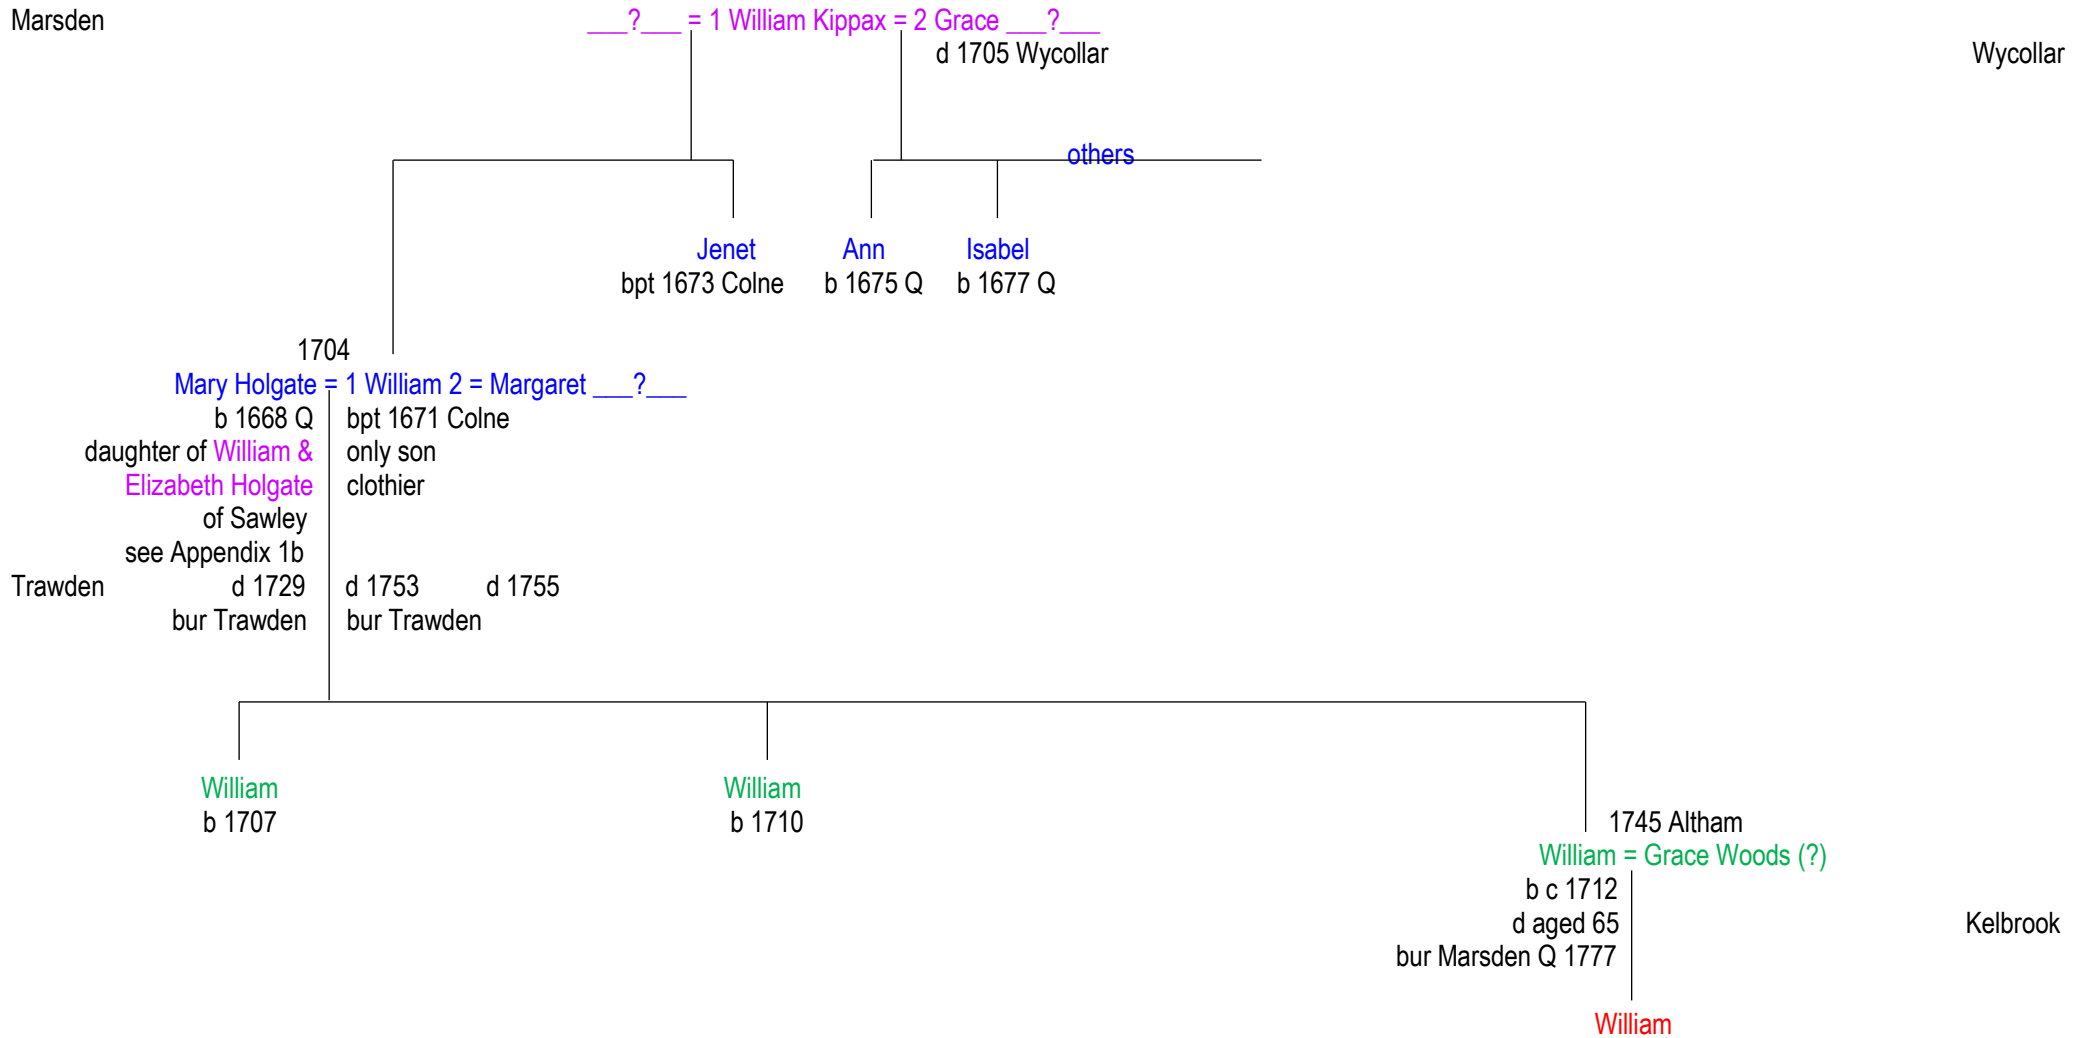

b 1644
inherited Martintop
d Haggate, Burnley
bur 1705 Gisburn

b 1646 | b 1657 Q
d 1711 Q | d 1693 Q

1711 Q

Mary
1686 Q -1701 Q

William = Mary Ecroyd, daughter of John & Alice Ecroyd of Briercliffe
see Appendix 1e

Briercliffe

Appendix 2f: Drivers

Appendix 2h: Scotts

Langham Row, Sawley
(near Sawley Grange)

Appendix 2i: Kippax

Appendix 2j: Atkinsons of Sawley & Rathmell