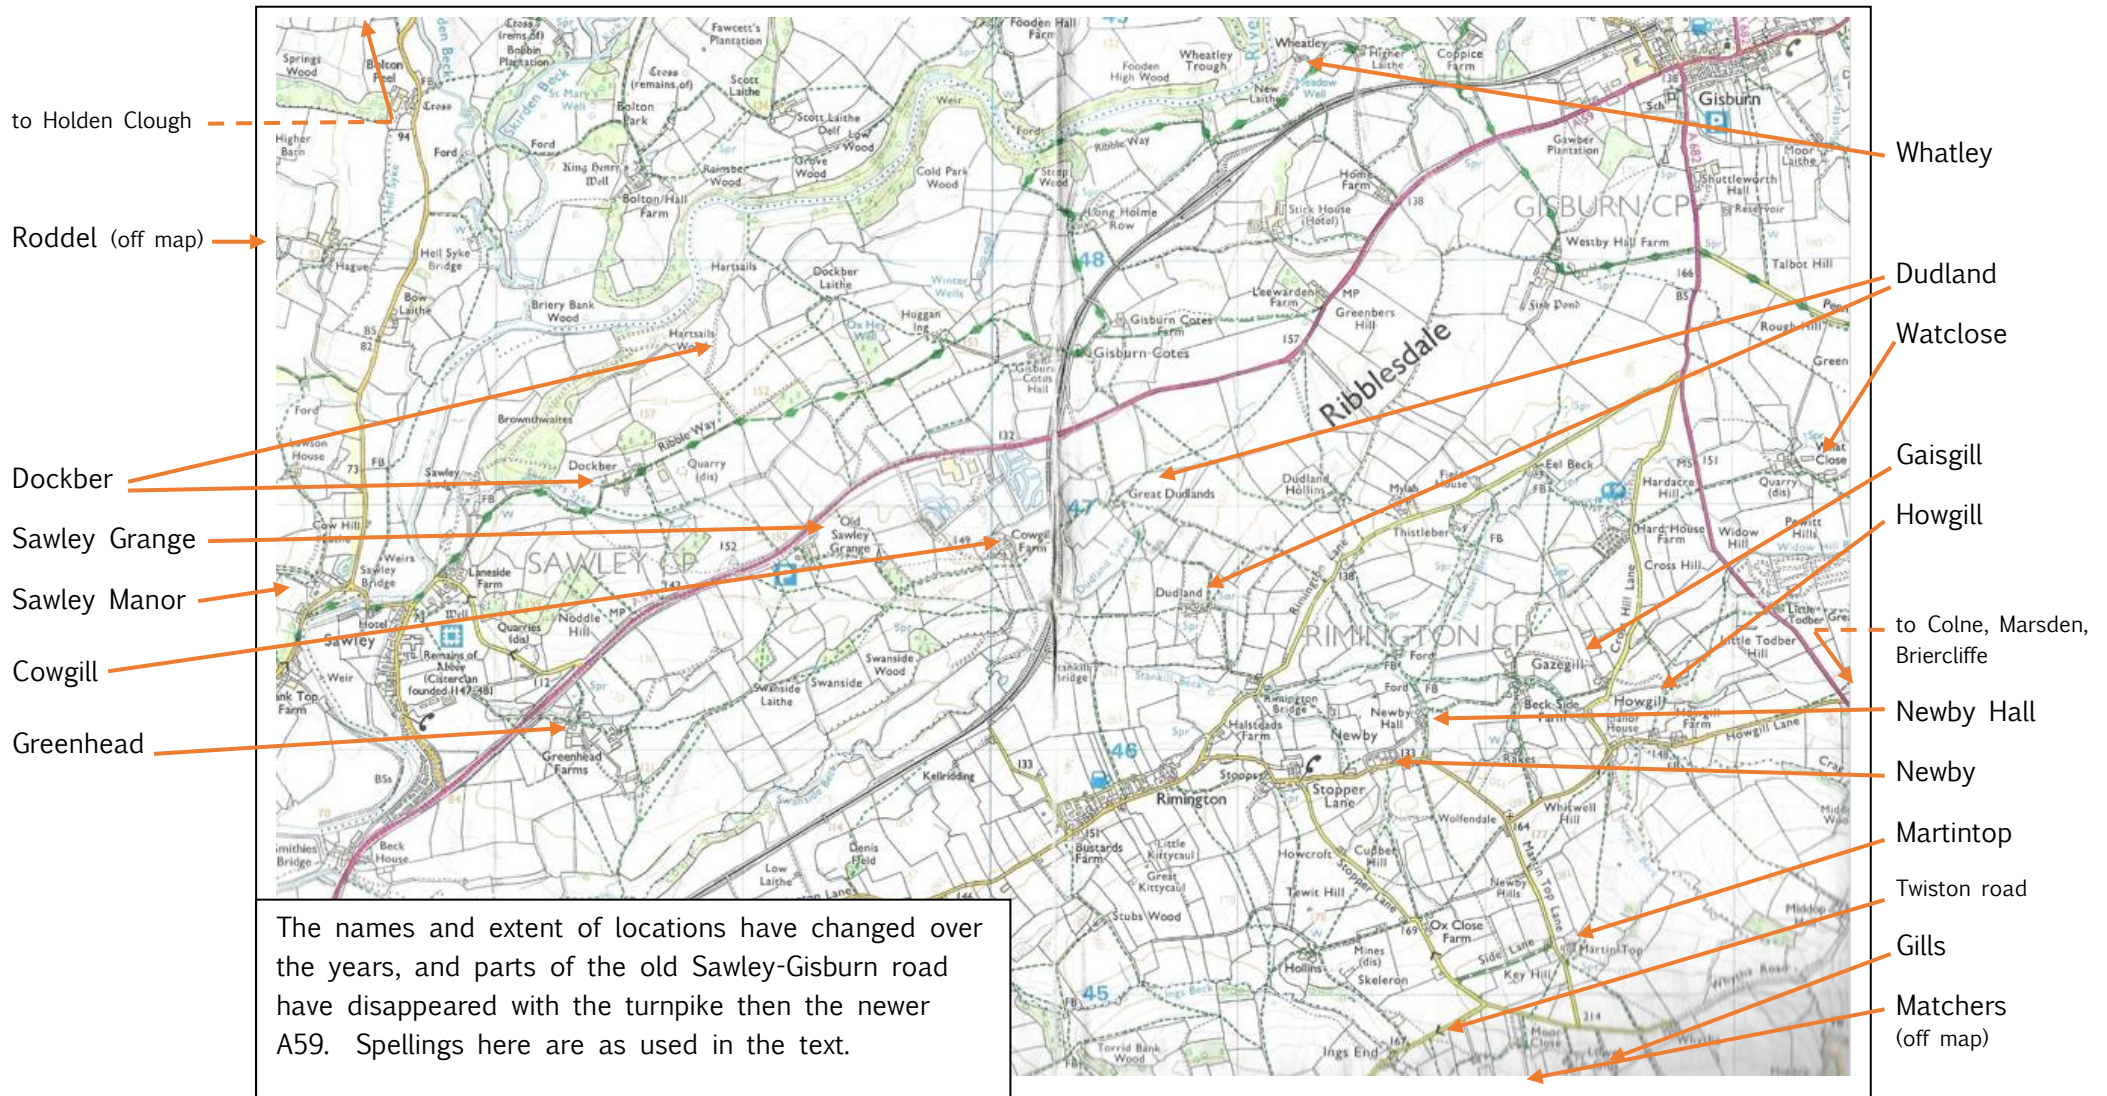

SAWLEY & RIMINGTON

OS Explorer OL41 Forest of Bowland & Ribblesdale Revised November 2013

Appendix 2a: Whippes and Bulcocks

Newchurch-in-Pendle

Padiham

Appendix 2b: Holgates

Settle and Sawley

Appendix 2c: Oddies

Briercliffe

Appendix 2f: Drivers

Appendix 2h: Scotts

Langham Row, Sawley
(near Sawley Grange)

Appendix 2i: Kippax

Appendix 2j: Atkinsons of Sawley & Rathmell