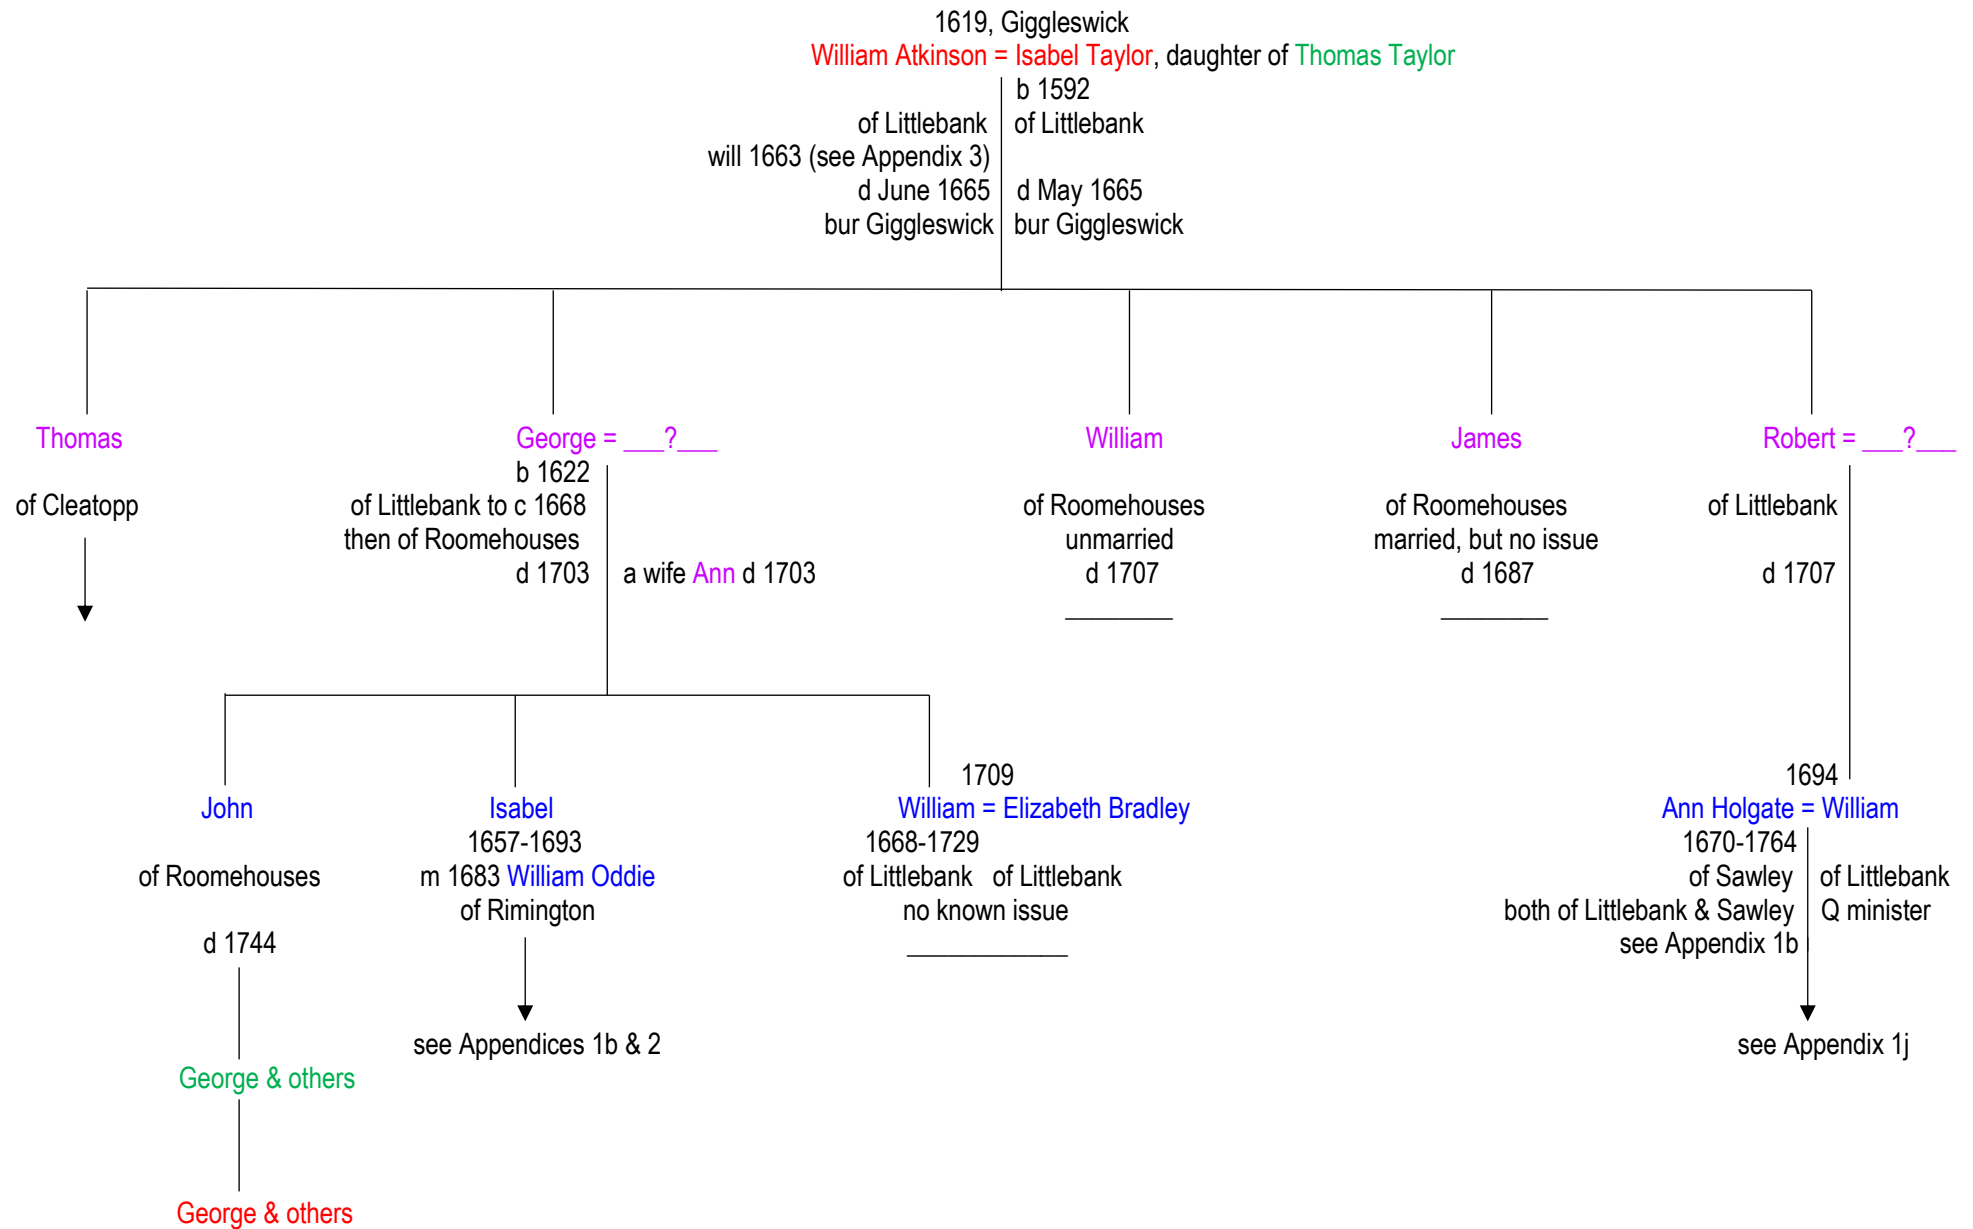

Appendix 2d: Atkinsons of Littlebank & Roomehouses,
Rathmell, Parish of Giggleswick