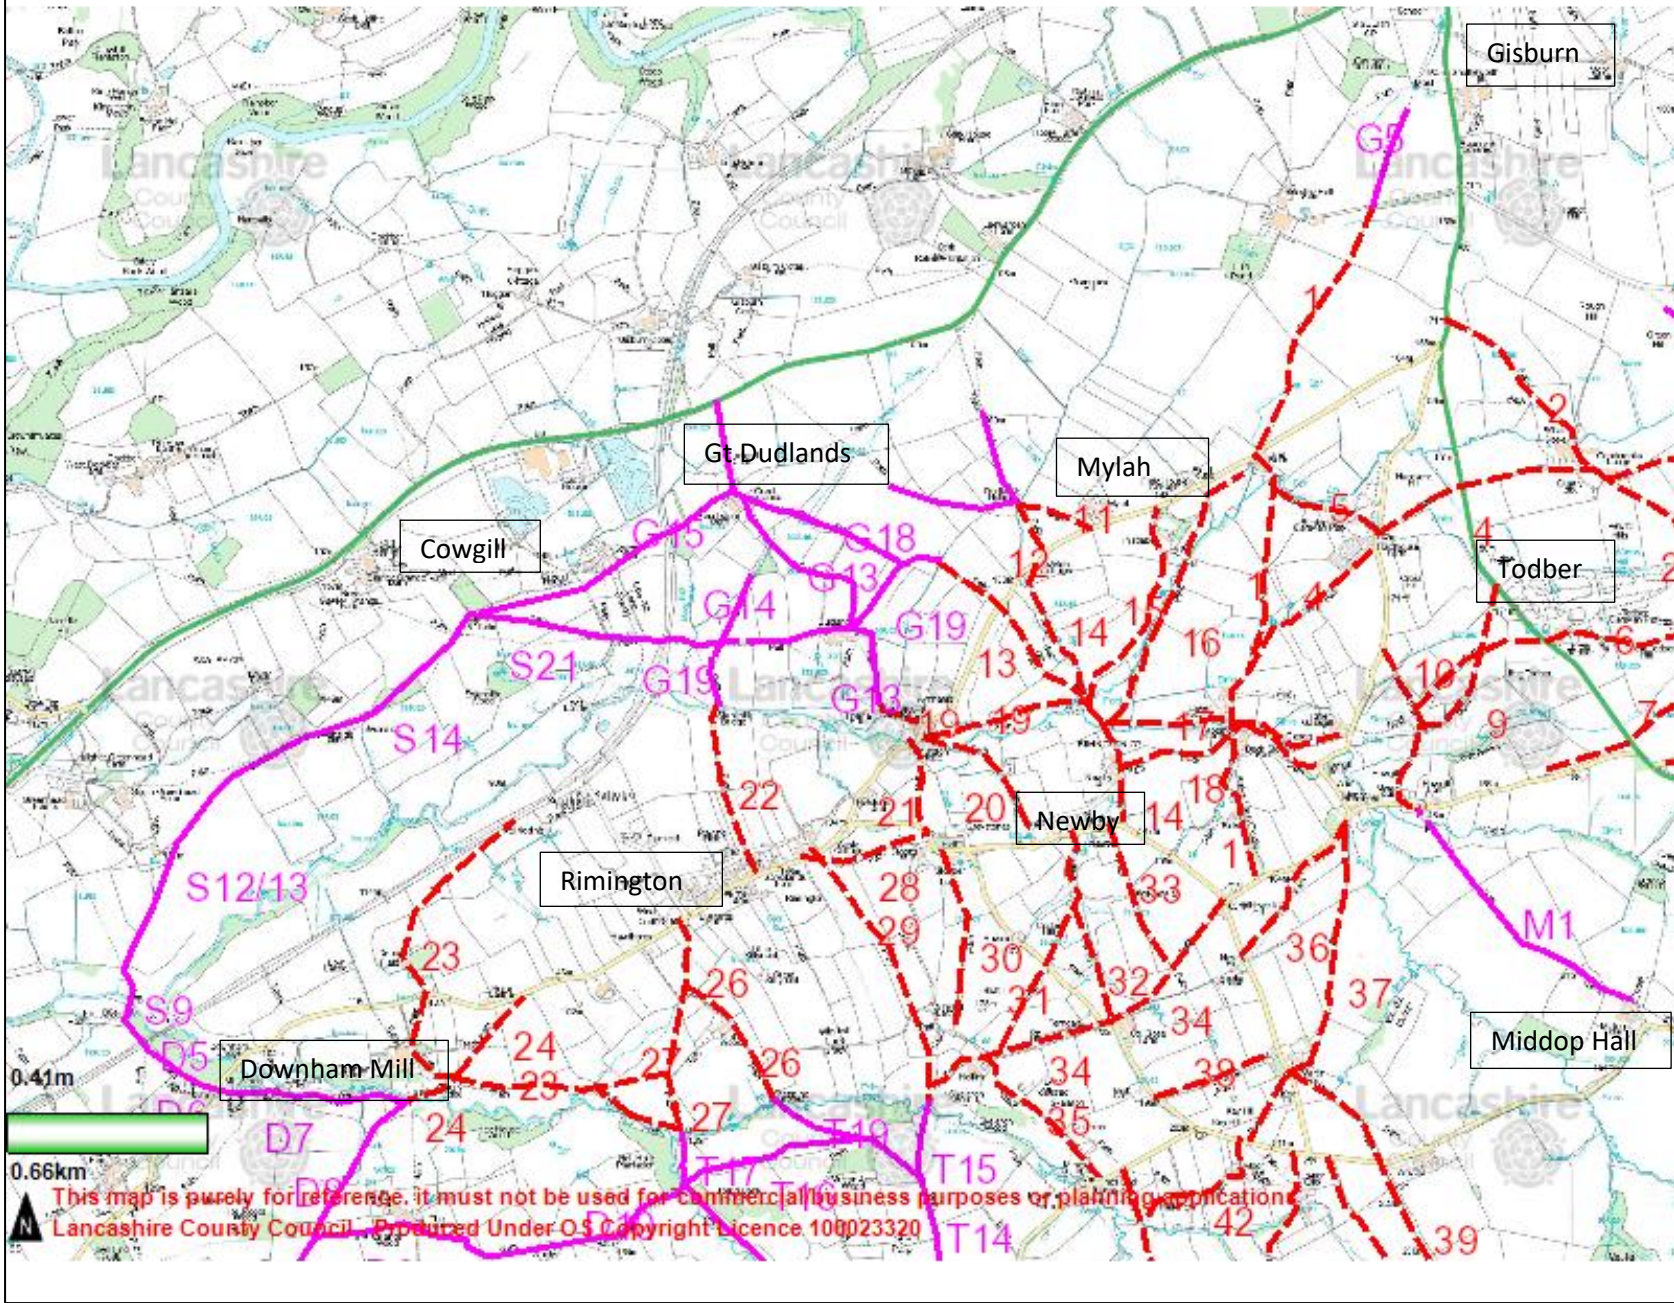

DEF PATHS 1

LOCATION OF PATHS

RIMINGTON

NEWBY

DUDLANDS

MYLAH

DOWNHAM

- - - Rimington

G = Gisburn

D = Downham

M = Middop

S = Sawley

T = Twiston